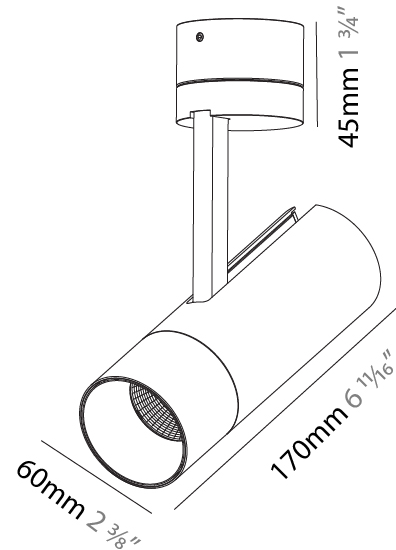

OPTICAL

Reflector°: 18 / 34 / 46
Optic°: Lens Pack - No Lens / Linear Spread Lens / Honeycomb / Spread Lens
Adjustability: Rotational 350°; Tilt 90°

RATINGS AND CERTIFICATIONS

Certified By: Certified for North American Standards
IP rating: IP20