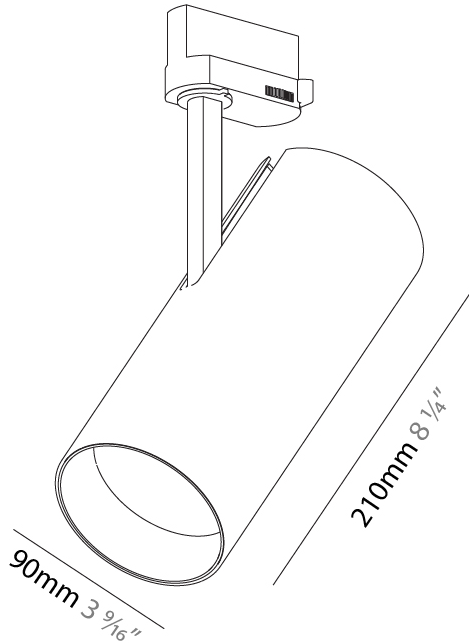

GENERAL

Series: Imagine
Subseries: Imagine 90
Brand: Prolicht
Division: Architectural
Mounting Type: Track
Mounting Location: Ceiling

PHYSICAL

Shape: Cylinder
Diameter (mm): 90
Diameter (in): 3 ⁹/₁₆
Height (mm): 210
Height (in): 8 ¹/₄
Max. Overall Height (mm): 230
Max. Overall Height (in): 9 ¹/₁₆
Light Distribution: Adjustable / Direct
Weight (kg): 0.886
Weight (lbs): 1.95

Fixture Finish: SSR / BKV / CWI / CRY / HAB / UFT / ITA / RUA / FTG / MYG / LOD / PUS / FRO / FUP / KIA / POP / BLS / SPG / MEY / GOH / GUM / CHC / COM / ABZ / JAG / OBR / MOS / ROR

Fixture Material: Aluminum Die Cast

ELECTRICAL

Lamp Type: LED (Zhaga Standard)
Input Wattage (W): 28
Total Output Wattage (W): 26
Dimming: Tri-Mode (Non-Dimming and Phase Dimming (120Vac only) and 0-10V Dimming)
Driver Included: Yes
Driver Location: Integrated
Driver Type: Constant Current - Universal
Driver Class: Class 2
Input Voltage (V): 120 - 277
Constant Current (MA): 700

LED

Number of LEDs: 1
Color Temperature (°K): 2700 / 3000 / 3500 / 4000
Max. Delivered Lumen (lm): 1917 / 1995 / 2114 / 2157
Nominal Lumen (lm): 2909 / 3028 / 3208 / 3273
CRI: >90 CRI
Lamp Life (hrs): 50000

OPTICAL

Reflector: 6 / 14 / 32

RATINGS AND CERTIFICATIONS

Certified By: Certified for North American Standards
IP rating: IP20

PROJECT
TYPE
SPECIFIER
QUANTITY
DATE