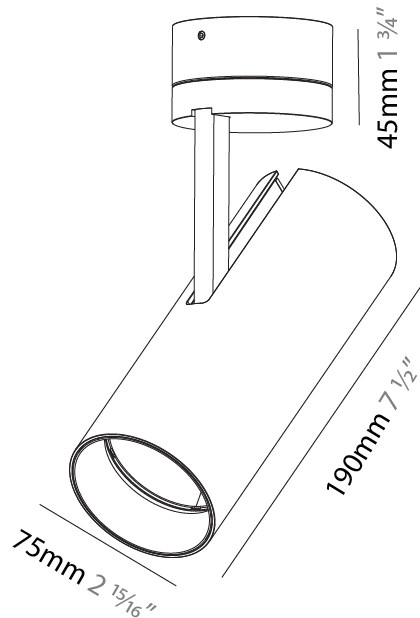

GENERAL

Series: Imagine
Subseries: Imagine 75
Brand: Prolicht
Division: Architectural
Mounting Type: Surface
Mounting Location: Ceiling
Subcategory: Spots

PHYSICAL

Shape: Cylinder
Diameter (mm): 75
Diameter (in): 2 ¹⁵/₁₆
Height (mm): 190
Height (in): 7 ¹/₂
Max. Overall Height (mm): 235
Max. Overall Height (in): 9 ¹/₄
Light Distribution: Adjustable / Direct
Weight (kg): 0.919
Weight (lbs): 2.02
Fixture Finish: [SSR / BKV / CWI / CRY / HAB / UFT / ITA / RUA / FTG / MYG / LOD / PUS / FRO / FUP / KIA / POP / BLS / SPG / MEY / GOH / GUM / CHC / COM / ABZ / JAG / OBR / MOS / ROR](#)
Fixture Material: Aluminum Die Cast

ELECTRICAL

Lamp Type: LED (Zhaga Standard)
Input Wattage (W): 13.2 / 16.5
Total Output Wattage (W): 12 / 15
Dimming: [Tri-Mode (Non-Dimming and Phase Dimming (120Vac only) and 0-10V Dimming)](#)
Driver Included: Yes
Driver Location: Integrated
Driver Type: Constant Current - Universal
Driver Class: Class 2
Input Voltage (V): 120 - 277
Constant Current (MA): 350

LED

Number of LEDs: 1
Color Temperature (°K): [2700 / 3000 / 3500 / 4000](#)
Max. Delivered Lumen (lm): 870 / 970 / 1038 / 1060
CRI: >90 CRI
Lamp Life (hrs): 50000

OPTICAL

Reflector°: 10
Adjustability: Rotational 350°; Tilt 90°

RATINGS AND CERTIFICATIONS

Certified By: Certified for North American Standards
IP rating: IP20

PROJECT
TYPE
SPECIFIER
QUANTITY
DATE